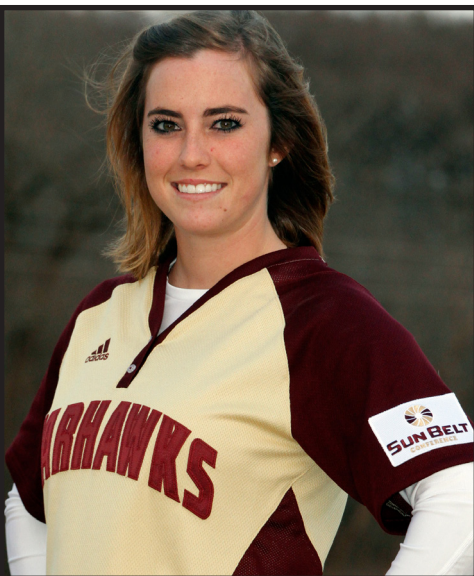

Dupuis' 2014 to Date:

Batting Avg.: ---
Extra-Base Hits (2B/3B/HR): ---
SB: 2
RBI: 1
BB: --
OBP: --
SLG: --

University of Louisiana at Monroe Softball

20 | Courtney Dutreix | OF
Luling, La. | Hahnville HS